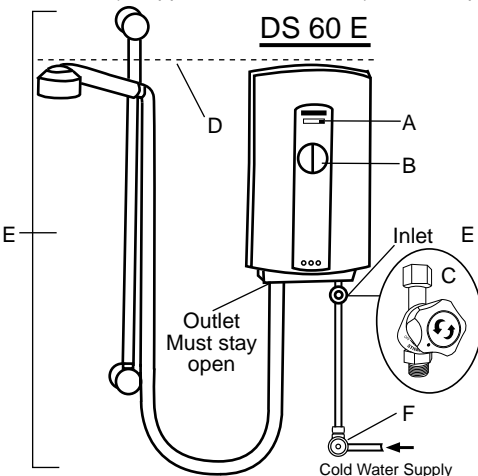

- Low Pressure - Equipped with a Reed switch system, perfect even in areas with low pressure.

- Shower Rose - 5 different sprays; jumbo spray, standard spray, soothe spray, mix spray, massage spray.

Flow Rate's		Output Temperature With cold water @ 15°C					
Type	Power* Single Phase * 220 Volt supply	Litres per minute (L/min)					
		1,5	2,0	3,0	4,0	5,0	6,0
DS 60 E	6kW	-	57°C	43°C	36°C	31.8°C	29°C
DSC 85	8.5kW	-	74.5°C	54.6°C	44.8°C	38.8°C	34.8°C

INSTALLATION DIAGRAM & DESCRIPTION

All you need is cold water supply to the unit, use a conex fitting on the inlet (right hand side), (areas with high pressure install a pressure reducer). Install a isolating tap on the cold water supply before the unit this will help slow the flow so it is easier to operate. Power Supply form the Main Board connected to a 30 or 40 amp circuit breaker with a 6 or 10 mm cable (Live-Earth-Neutral). Flush all air from unit before applying the power.

- A) Power Light. B) Power adjustment knob. C) On/Off Water & Flow Control Tap. D) When not in use Shower Rose @ same level as top unit. E) Supplied Accessories. F) Water Supply Stop Valve (Isolating Tap).

Bill of Quantities Description	DS 60 E	DSC 85
Rated power - kW-Voltage	6kW~220V	8.5kW~220V
Kilowatts & Voltage	6kW-220V; 6.6kW-230V 7.1kW-240V	8.5kW-220V; 9.3kW-230V -kW-240V
Power Connection Circuit Breaker & Cable Size (@ 220V)	28 amps 30amp / 6mm	38 amps 40amp / 10mm
Tank Capacity - Litres	0,5	
Tank Material	Copper	
Type	Open - Non-Pressure	
Rated overpressure - MPa (bar)	0 (0 bar)	
Weight - Kg (Boxed)	1,9Kg (2.5Kg)	
Boxed Accessories	Shower Rose, Riser Rail, Soap Dish, Outlet Hose, Mounting Screws & Washers	
Protection mode	IP 24 (Splash Proof)	
Water connection	G ½" -15mm (external thread)	
Electrical connection	1/N/PE ~ 220...240 V	
VDEW approval	Yes	
SABS approval	Yes	
Heating system - Element	Tubular	
Switching On - Flow volume	> 1.5 L/min	
Installation Position	Wall Unit Installed Vertically in Shower (with water connections downwards).	