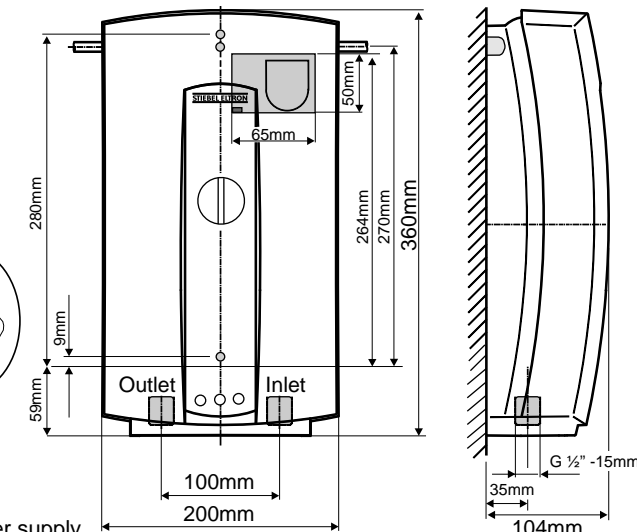

- Low Pressure - Equipped with a Reed switch system, perfect even in areas with low pressure.

- Shower Rose - 5 different sprays; jumbo spray, standard spray, soothe spray, mix spray, massage spray.

Flow Rate's		Output Temperature With cold water @ 15°C					
Type	Power* Single Phase * 220 Volt supply	Litres per minute (L/min)					
		1,5	2,0	3,0	4,0	5,0	6,0
DS 60 E	6kW	-	57°C	43°C	36°C	31.8°C	29°C
DSC 85	8.5kW	-	74.5°C	54.6°C	44.8°C	38.8°C	34.8°C

INSTALLATION DIAGRAM & DESCRIPTION

All you need is cold water supply to the unit, use a conex fitting on the inlet (right hand side), (areas with high pressure install a pressure reducer). Install a isolating tap on the cold water supply before the unit this will help slow the flow so it is easier to operate. Power Supply form the Main Board connected to a 30 or 40 amp circuit breaker with a 6 or 10 mm cable (Live-Earth-Neutral). Flush all air from unit before applying the power.

Bill of Quantities Description	DS 60 E	DSC 85
Rated power - kW-Voltage	6kW~220V	8.5kW~220V
Kilowatts & Voltage	6kW-220V; 6.6kW-230V 7.1kW-240V	8.5kW-220V; 9.3kW-230V -kW-240V
Power Connection Circuit Breaker & Cable Size (@ 220V)	28 amps 30amp / 6mm	38 amps 40amp / 10mm
Tank Capacity - Litres	0,5	
Tank Material	Copper	
Type	Open - Non-Pressure	
Rated overpressure - MPa (bar)	0 (0 bar)	
Weight - Kg (Boxed)	1,9Kg (2.5Kg)	
Boxed Accessories	Shower Rose, Riser Rail, Soap Dish, Outlet Hose, Mounting Screws & Washers	
Protection mode	IP 24 (Splash Proof)	
Water connection	G ½" -15mm (external thread)	
Electrical connection	1/N/PE ~ 220...240 V	
VDEW approval	Yes	
SABS approval	Yes	
Heating system - Element	Tubular	
Switching On - Flow volume	> 1.5 L/min	
Installation Position	Wall Unit Installed Vertically in Shower (with water connections downwards).	