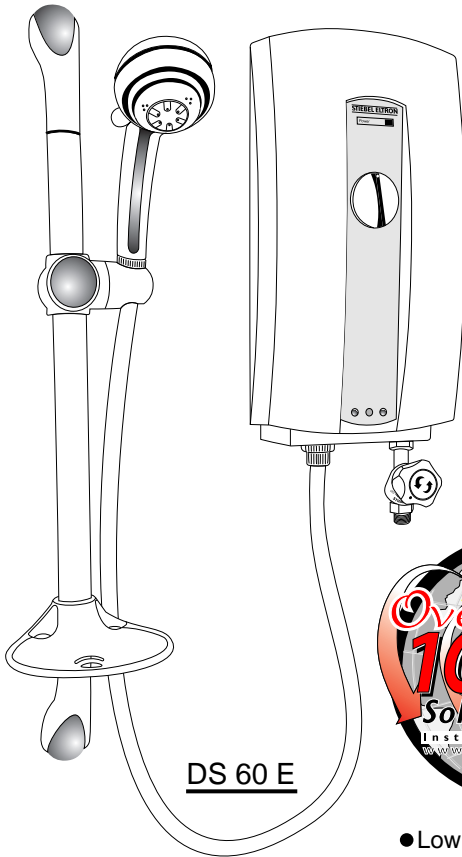

Instant Shower Water Heater - DS60 E - DSC 85

Non Pressure - Single Point Unit.

STIEBEL ELTRON

Comfort through Technology

DS 60 E

Pure comfort day after day. Shower in Style !

Introducing the new DS & DSC instantaneous Shower water heater. Stiebel Eltron has done it again, with another technology driven German masterpiece of water heating. The DS shower heater is not only fitted with the newest technology, but also with built-in ELCB (Electric Shock Protection Circuit).

The DS & DSC pressureless (Open outlet, Non-pressure) small instantaneous water heater is a device for heating water for a shower only. The electrical power is electronically controlled. The flow is controlled by using the Flow control knob (A), or the On/Off Water & Flow Tap (E), these two also affect the temperature output. The unit switches the power on once the flow volume reaches 1.5-2 L/min. The "Power" light (C) indicates that the unit is switched on. If the temperature adjustment rotary (B) switch is turned to the left, it is possible to take a cold shower (the heating will not be switched on). The DS & DSC is fitted with an overheating protection device. In the event of overheating the (@65°C) heating power will be cut off.

- Low Pressure - Equipped with a Reed switch system, perfect even in areas with low pressure.

- Shower Rose - 5 different sprays; jumbo spray, standard spray, soothe spray, mix spray, massage spray.

Flow Rate's		Output Temperature With cold water @ 15°C					
Type	Power* Single Phase * 220 Volt supply	Litres per minute (L/min)					
		1,5	2,0	3,0	4,0	5,0	6,0
DS 60 E	6kW	-	57°C	43°C	36°C	31.8°C	29°C
DSC 85	8.5kW	-	74.5°C	54.6°C	44.8°C	38.8°C	34.8°C