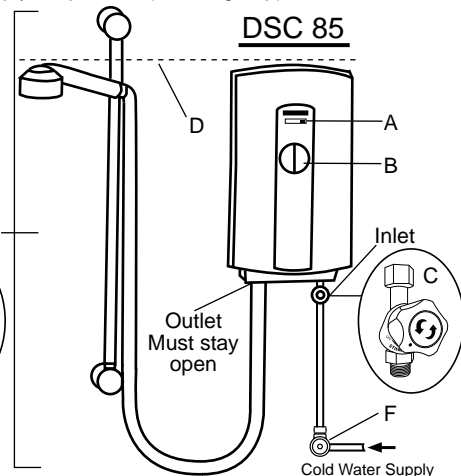

- Low Pressure - Equipped with a Reed switch system, perfect even in areas with low pressure.

- Shower Rose - 5 different sprays; jumbo spray, standard spray, soothe spray, mix spray, massage spray.

Flow Rate's		Output Temperature With cold water @ 15°C					
Type	Power* Single Phase * 220 Volt supply	Litres per minute (L/min)					
		1,5	2,0	3,0	4,0	5,0	6,0
DS 60 E	6kW	-	57°C	43°C	36°C	31.8°C	29°C
DSC 85	8.5kW	-	74.5°C	54.6°C	44.8°C	38.8°C	34.8°C

INSTALLATION DIAGRAM & DESCRIPTION

All you need is cold water supply to the unit, use a conex fitting on the inlet (right hand side), (areas with high pressure install a pressure reducer). Install a isolating tap on the cold water supply before the unit this will help slow the flow so it is easier to operate. Power Supply form the Main Board connected to a 30 or 40 amp circuit breaker with a 6 or 10 mm cable (Live-Earth-Neutral). Flush all air from unit before applying the power.

- A) Power Light. B) Power adjustment knob. C) On/Off Water & Flow Control Tap. D) When not in use Shower Rose @ same level as top unit. E) Supplied Accessories. F) Water Supply Stop Valve (Isolating Tap).

Bill of Quantities Description	DS 60 E	DSC 85
Rated power - kW-Voltage	6kW~220V	8.5kW~220V
Kilowatts & Voltage	6kW-220V; 6.6kW-230V 7.1kW-240V	8.5kW-220V; 9.3kW-230V -kW-240V
Power Connection Circuit Breaker & Cable Size (@ 220V)	28 amps 30amp / 6mm	38 amps 40amp / 10mm
Tank Capacity - Litres	0,5	
Tank Material	Copper	
Type	Open - Non-Pressure	
Rated overpressure - MPa (bar)	0 (0 bar)	
Weight - Kg (Boxed)	1,9Kg (2.5Kg)	
Boxed Accessories	Shower Rose, Riser Rail, Soap Dish, Outlet Hose, Mounting Screws & Washers	
Protection mode	IP 24 (Splash Proof)	
Water connection	G ½" -15mm (external thread)	
Electrical connection	1/N/PE ~ 220...240 V	
VDEW approval	Yes	
SABS approval	Yes	
Heating system - Element	Tubular	
Switching On - Flow volume	> 1.5 L/min	
Installation Position	Wall Unit Installed Vertically in Shower (with water connections downwards).	